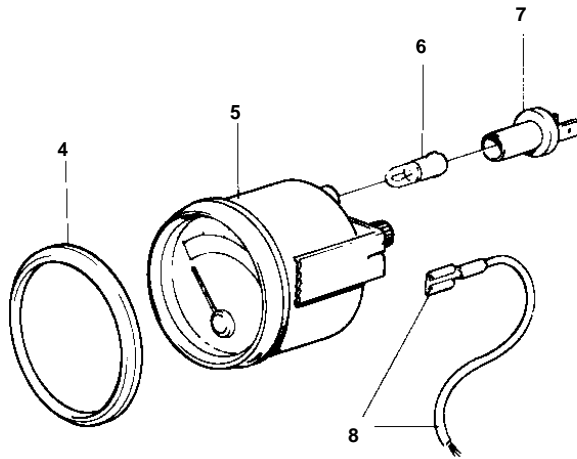

COMMON

11553

**COMMON**

REF	PART NO.	QTY	DESCRIPTION	NOTES
1	858603	1	Pressure gauge, GAUGE	12V. GOLD COLOURED DECOR STRIPE.. NOT FOR MD31A REPL BY 858887
2	837782	1	· Pressure sensor	
3	957181	1	· Gasket	
4	828542	1	· Front ring	REPL BY 858643
	858643	1	· Front ring	
5	863938	1	· Pressure gauge	(828625)
6	863946	1	· · Bulb	RED. FOR INSTRUMENTS WITH PART NO 828625 SHOULD WHITE BULB 19923 AND BULB HOLDER 808175 BE INSTALLED.
7	863945	1	· · Bulb socket	FOR INSTRUMENTS WITH PART NO 828625 SHOULD WHITE BULB 19923 AND BULB HOLDER 808175 BE INSTALLED.
8		X	· CABLES AND TERMINALS	SEE GROUP 3