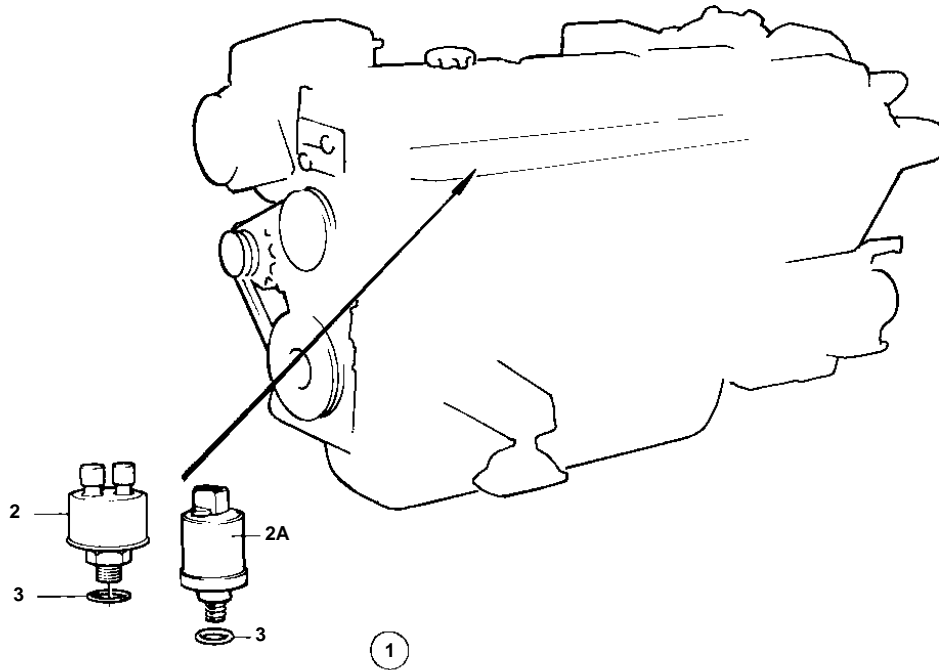

COMMON

11553

**COMMON**

REF	PART NO.	QTY	DESCRIPTION	NOTES
1	858603	1	Pressure gauge, GAUGE	12V. GOLD COLOURED DECOR STRIPE.. NOT FOR MD31A REPL BY 858887
2	837782	1	· Pressure sensor	
3	957181	1	· Gasket	
4	828542	1	· Front ring	REPL BY 858643
	858643	1	· Front ring	
5	863938	1	· Pressure gauge	(828625)
6	863946	1	· · Bulb	RED. FOR INSTRUMENTS WITH PART NO 828625 SHOULD WHITE BULB 19923 AND BULB HOLDER 808175 BE INSTALLED.
7	863945	1	· · Bulb socket	FOR INSTRUMENTS WITH PART NO 828625 SHOULD WHITE BULB 19923 AND BULB HOLDER 808175 BE INSTALLED.
8		X	· CABLES AND TERMINALS	SEE GROUP 3